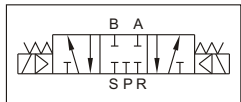

尺寸圖 Dimension.

PV-4521-□

PV-4522-□

PV-4532-□

PV-4542-□